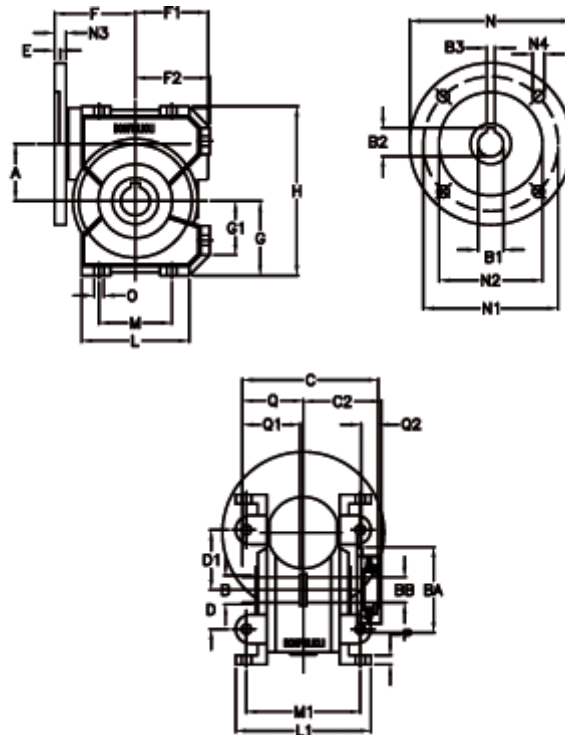

Article number: 390204406002216

Description: Worm Gear with Torque Limiter
VF 44-L1-U-60-P63B5

Measures

a = 44.6	C2 = 48.0	g = 55.0	N = 140	Q1 = 32
B = 18	D = 29	G1 = 40.0	N1 = 115	Q2 = 12
B1 E7 = 11	D1 = 46	H = 127.0	N2 = 95	
B2 = 12.8	Description = VF 44U-xx-63B5	H1 = 97.0	N3 = 10.5	
B3 H9 = 4	E = 2.0	L = 80	N4 = 9.5	
BA = 40	F = 65	L1 = 100	O = 8.5	
BB H7 = 11	F1 = 54	m = 52	P = 8	
C = 79	F2 = 55.0	M1 = 81.0	Q = 32.0	